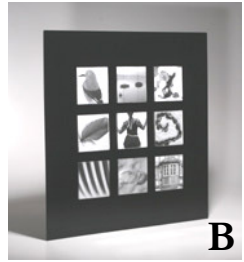

#### Box Frame

Framed in a box, showing a thin edge and deep sides to stand off the wall.

#### Acrylic Visions

Modern Acrylic Vision with a clear face, flush to the edge or with a black or white border. Metal studs in each corner set the portrait off the wall.

## Framed and display portraits

	8x6	10x8	12x10	15x12	20x16	24x20	30x24
Standard frames & Box frames	£75	£85	£110	£160	£245	£305	£455
Deluxe frames Canvas Wraps, Acrylic Vision & Fillet mounted		£125	£165	£205	£295	£365	£525

All our frames and canvas wraps are made to order we can also offer square and panoramic portraits as on display in the studio, please ask for details.

**A**

**B**